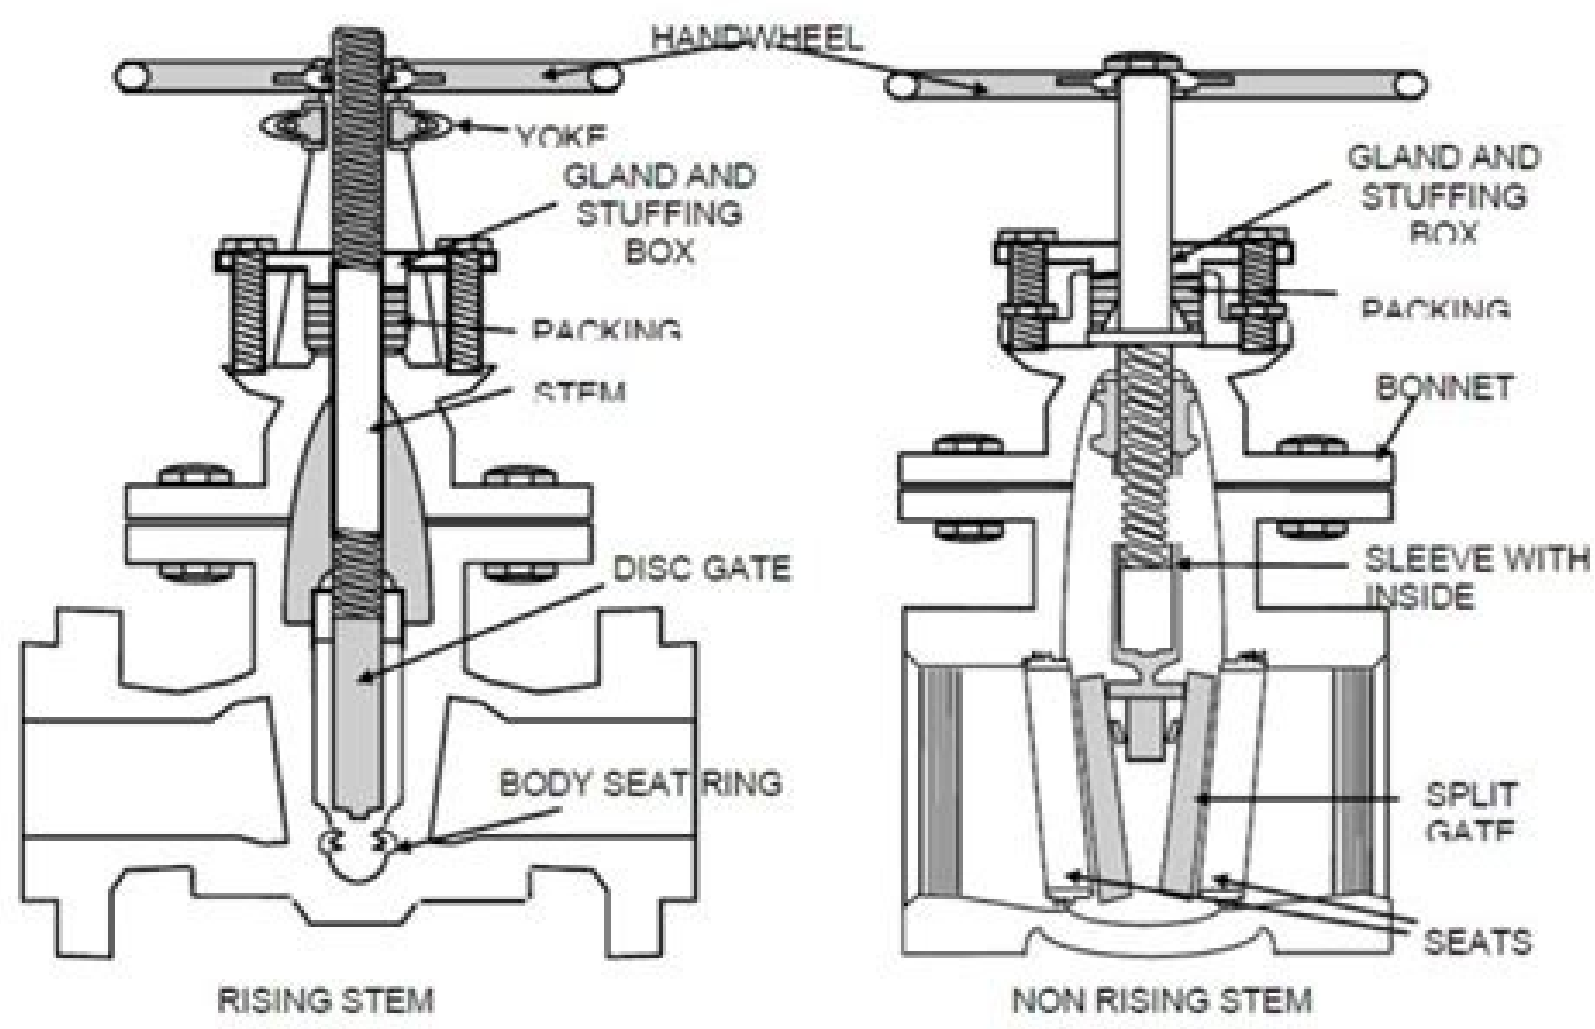

U.S. Patent

Feb. 25, 1992

Sheet 1 of 2

5,090,661

NO.	DESCRIPTION	QTY	UNIT	REMARKS
1	Handwheel	1	PC	
2	Stem	1	PC	
3	Yoke	1	PC	
4	Gland	1	PC	
5	Packing	1	PC	
6	Bonnet	1	PC	
7	Backseat	1	PC	
8	Body	1	PC	
9	Gate	1	PC	
10	Gate Seats	2	PC	
11	Body Seat Ring	1	PC	
12	Flange	1	PC	
13	Wedge/Disc	1	PC	
14	Seal Ring	1	PC	

AVAILABLE IN 800# / 1500# / 2500#
SOCKET WELD ENDS OR SCREWED ENDS ARE AVAILABLE.