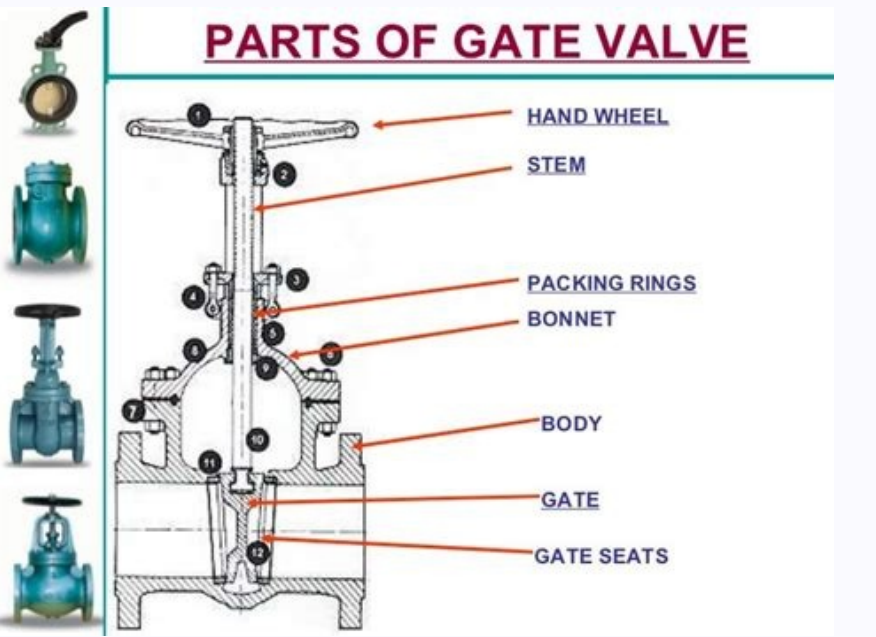

NO.	DESCRIPTION	QTY	UNIT	REMARKS
1	Handwheel	1	PC	
2	Stem	1	PC	
3	Yoke	1	PC	
4	Gland	1	PC	
5	Packing	1	PC	
6	Bonnet	1	PC	
7	Backseat	1	PC	
8	Body	1	PC	
9	Gate	1	PC	
10	Gate Seats	2	PC	
11	Body Seat Ring	1	PC	
12	Flange	1	PC	
13	Wedge/Disc	1	PC	
14	Seal Ring	1	PC	

AVAILABLE IN 800# / 1500# / 2500#
SOCKET WELD ENDS OR SCREWED ENDS ARE AVAILABLE.