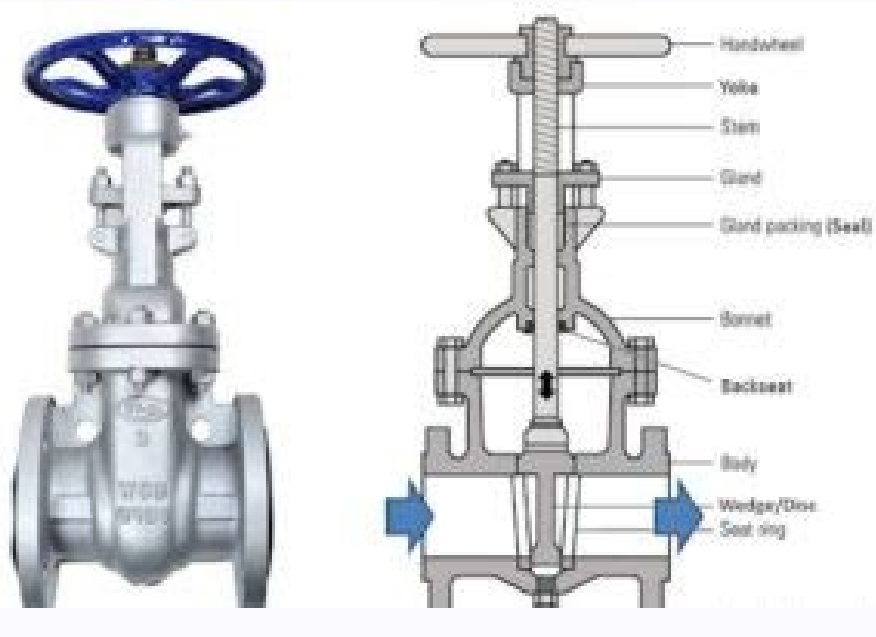

NO.	DESCRIPTION	QTY	UNIT	REMARKS
1	Handwheel	1	PC	
2	Stem	1	PC	
3	Yoke	1	PC	
4	Gland	1	PC	
5	Packing	1	PC	
6	Bonnet	1	PC	
7	Backseat	1	PC	
8	Body	1	PC	
9	Gate	1	PC	
10	Gate Seats	2	PC	
11	Body Seat Ring	1	PC	
12	Flange	1	PC	
13	Wedge/Disc	1	PC	
14	Seal Ring	1	PC	

AVAILABLE IN 800# / 1500# / 2500#
SOCKET WELD ENDS OR SCREWED ENDS ARE AVAILABLE.